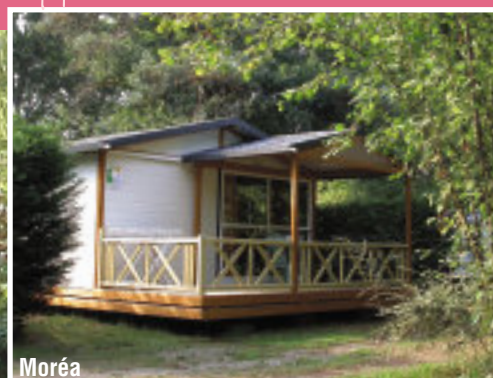

quiet, confort, nature in a country setting. L'étang d'Ardy provides plenty of space and comfortable facilities in their holiday rentals and campsites with individual toilet.

O'Hara

Sanitaire privé

Fabre

*Parc centenaire de 4 hectares
au bord d'un étang privé de 2,5 hectares*

Mod-98

Moréa+

Moréa

Bambi